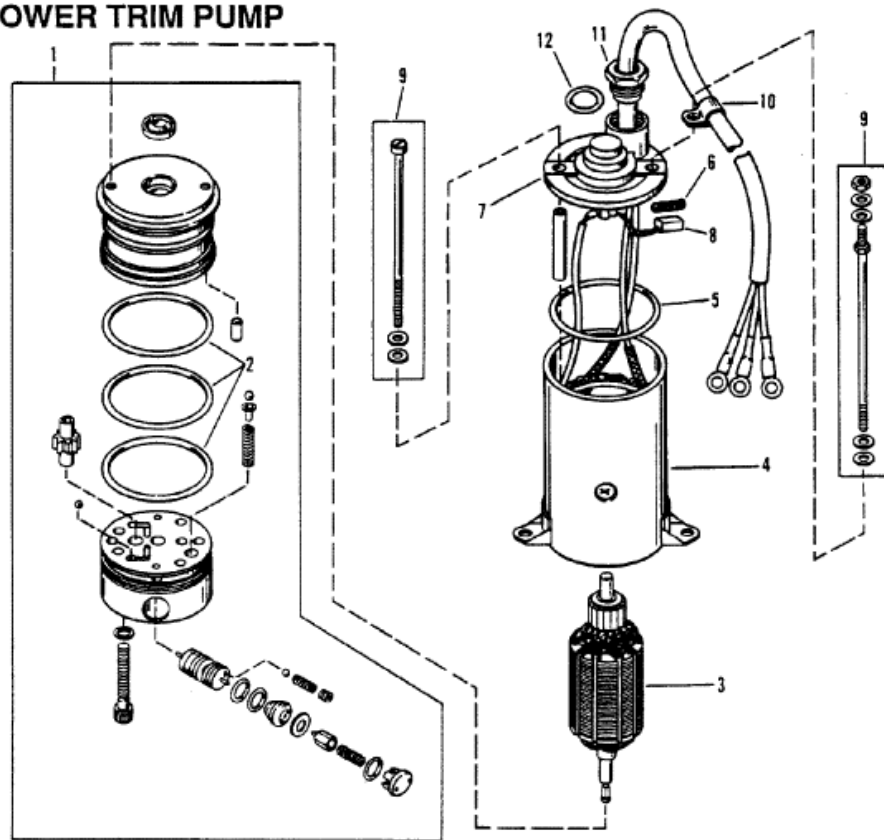

POWER TRIM PUMP

18973

Parts List

Ref	Class	Part	Description	Qty	Comment	Footnote
-		99186	POWER TRIM PUMP ASSEMBLY	1		
1	392	8995	CARTRIDGE PUMP ASSEMBLY	1		
2	392	8996	O-RING KIT	1		
3	392	8986	ARMATURE	1		
4	392	8987	FRAME AND FIELD	1		
5	392	8992	O-RING, HEAD	1		
6	392	8993	SPRING KIT, BRUSH	1		
7	392	8988	HEAD, COMMUTATOR END	1		
8	392	8989	BRUSH KIT	1		
9	392	8994	THRU BOLT KIT	1		
10	392	8985	CLAMP, LEAD WIRE	1		
11	392	8990	NUT, PACKING	1		
12	392	8991	O-RING, PACKING NUT	1		